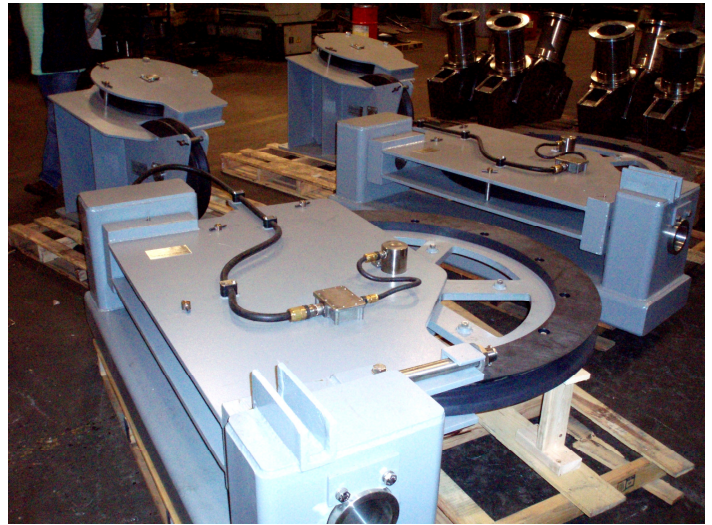

OCEANOGRAPHIC EQUIPMENT

- Flag Blocks & Hanging Blocks
- Counterbalanced Versions
- Fixed Guide Sheaves
- Nylon Sheaves with Tapered Roller Bearings
- UNOLS Appendix B Compliant
- Maximum Capability Document (MCD) Included

Flag Blocks for 0.680" Wire with Load Pins and Speed/Payout Sensors

Fixed Guide Sheaves

Smith Berger Marine, Inc. - Mooring & Towing Solutions

7915 10th Ave. S., Seattle, WA 98108 USA

Tel. 206.764.4650 - Toll Free 888.726.1688 - Fax 206.764.4653