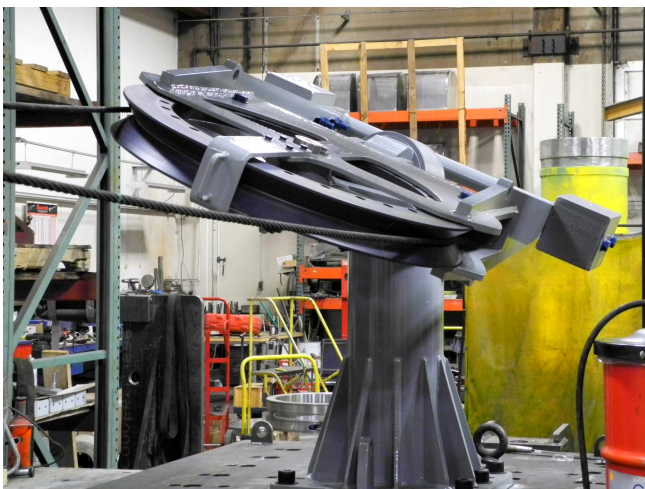

OCEANOGRAPHIC EQUIPMENT

- Flag Blocks & Hanging Blocks
- Counterbalanced Versions
- Fixed Guide Sheaves
- Nylon Sheaves with Tapered Roller Bearings
- UNOLS Appendix B Compliant
- Maximum Capability Document (MCD) Included

E-mail: sales@smithberger.com - Web: www.smithberger.com

Flag Blocks & Hanging Block on USCGC Healy

Hanging Block—
Standard

Hanging Block on R/V Oceanus

Hanging Block—
Counterbalanced

Load Testing of Pivoting Block and Hanging Block for R/V Marcus G. Langseth