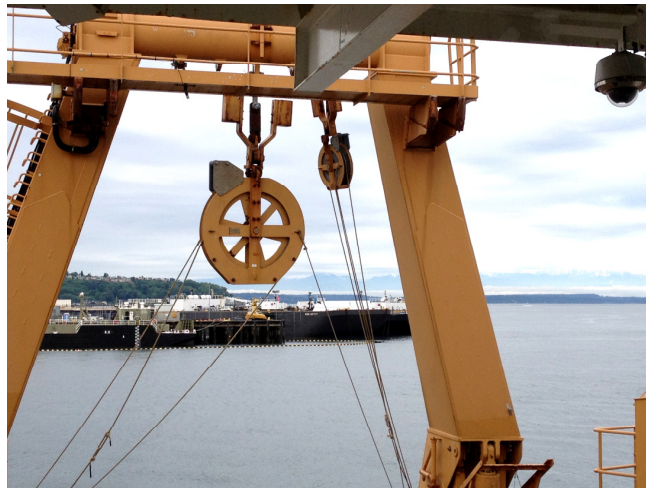

Flag Blocks & Hanging Block on USCGC Healy