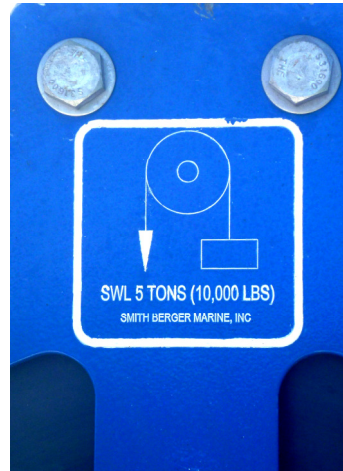

Hanging Block on R/V Oceanus